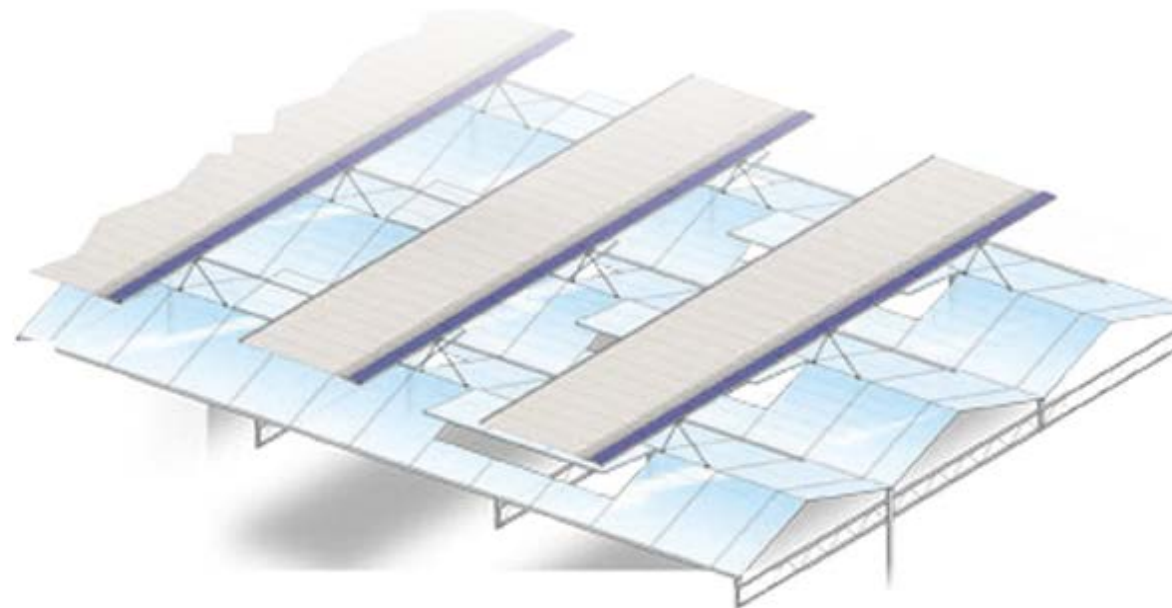

The most...

Energy-efficient outdoor screen for Venlo greenhouses

ValkGreenTop

Lightweight, compact, less cooling, less heating, CO₂ concentrations

Unique components ▼

ValkScreenProfile

The **ValkScreenProfile VGT** is characteristic of this system is how well it withstands all the weather conditions that an outer screen has to endure.

- ✓ unique design
- ✓ various lengths

ValkBraceBar

The **ValkBraceBar** is based on the ValkPushRods that have been the standard in push rods for greenhouse ventilation mechanisms for decades.

- ✓ entirely custom-made
- ✓ no additional ridge load

ValkWireGuide

The **ValkWireGuide VGT** makes sure that the profile and polyester wires can move independently from each other.

- ✓ easy to mount
- ✓ keeps screen cloth clean
- ✓ installation remains tension-free

 **ValkWireGuide**

Click on the QR-code 

ValkScreenClip

De **ValkScreenClip VGT** is fixed to the edge of the profile and does not have to be changed when changing the screen cloth.

- ✓ special weatherproof design